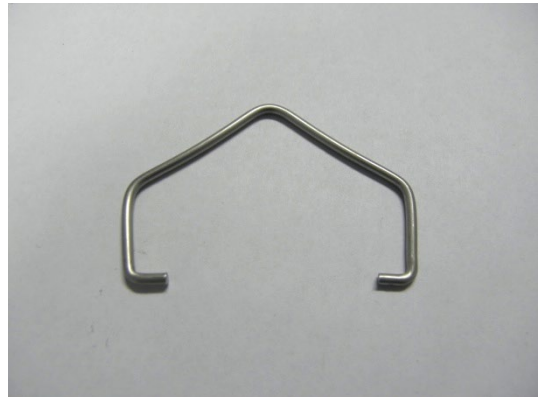

spare part list: GT105 FAV5

GT104213 STRAIN RELIEF  
DEVICE

GT300224 OIL FELT 12x9

GT104225 FELT DISK F/TOP  
HOUSING

GT104227 SHACKLE

GT104244 SLIDE RING F/EXCENTER  
WHEEL

GT104249 RUBBER PROTECTION  
FOR SWITCH

spare part list: GT105 FAV5

GT104319 BAERINGBUSH

GT104320 BAERINGBUSH

GT105326 PROTECTIVE SLEEVE

GT105801 MOTOR HOUSING-  
BOTTOM

GT105802 MOTOR HOUSING-  
BOTTOM TOP

GT104803 AIR FILTER

spare part list: GT105 FAV5

GT105808 OSCILLATING ARM  
OF STEEL

GT104840 WORM WHEEL  
W/EXCENTER & BEAR

GT105819 SUITECASE and  
TA013376 STICKER FOR  
SUITECASE

CABLE WITH PLUG \*\*

GT104850 PRINTED CIRCUIT  
BOARD, COMPLETE

GT104865 ROTOR PACKED 230V  
GT104861 ROTOR PACKED 110V